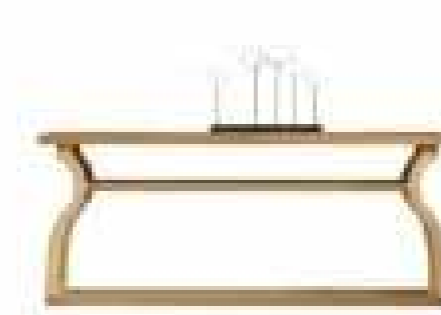

Movable Furniture Products Exhibition

DELTA Mobili Srl.

T. +39.011.0120 420

F. +39.011.0703 960

info@delta-mobili.it

Via Bertolotti, 7

10121 Torino, Italia

export@delta-mobili.it