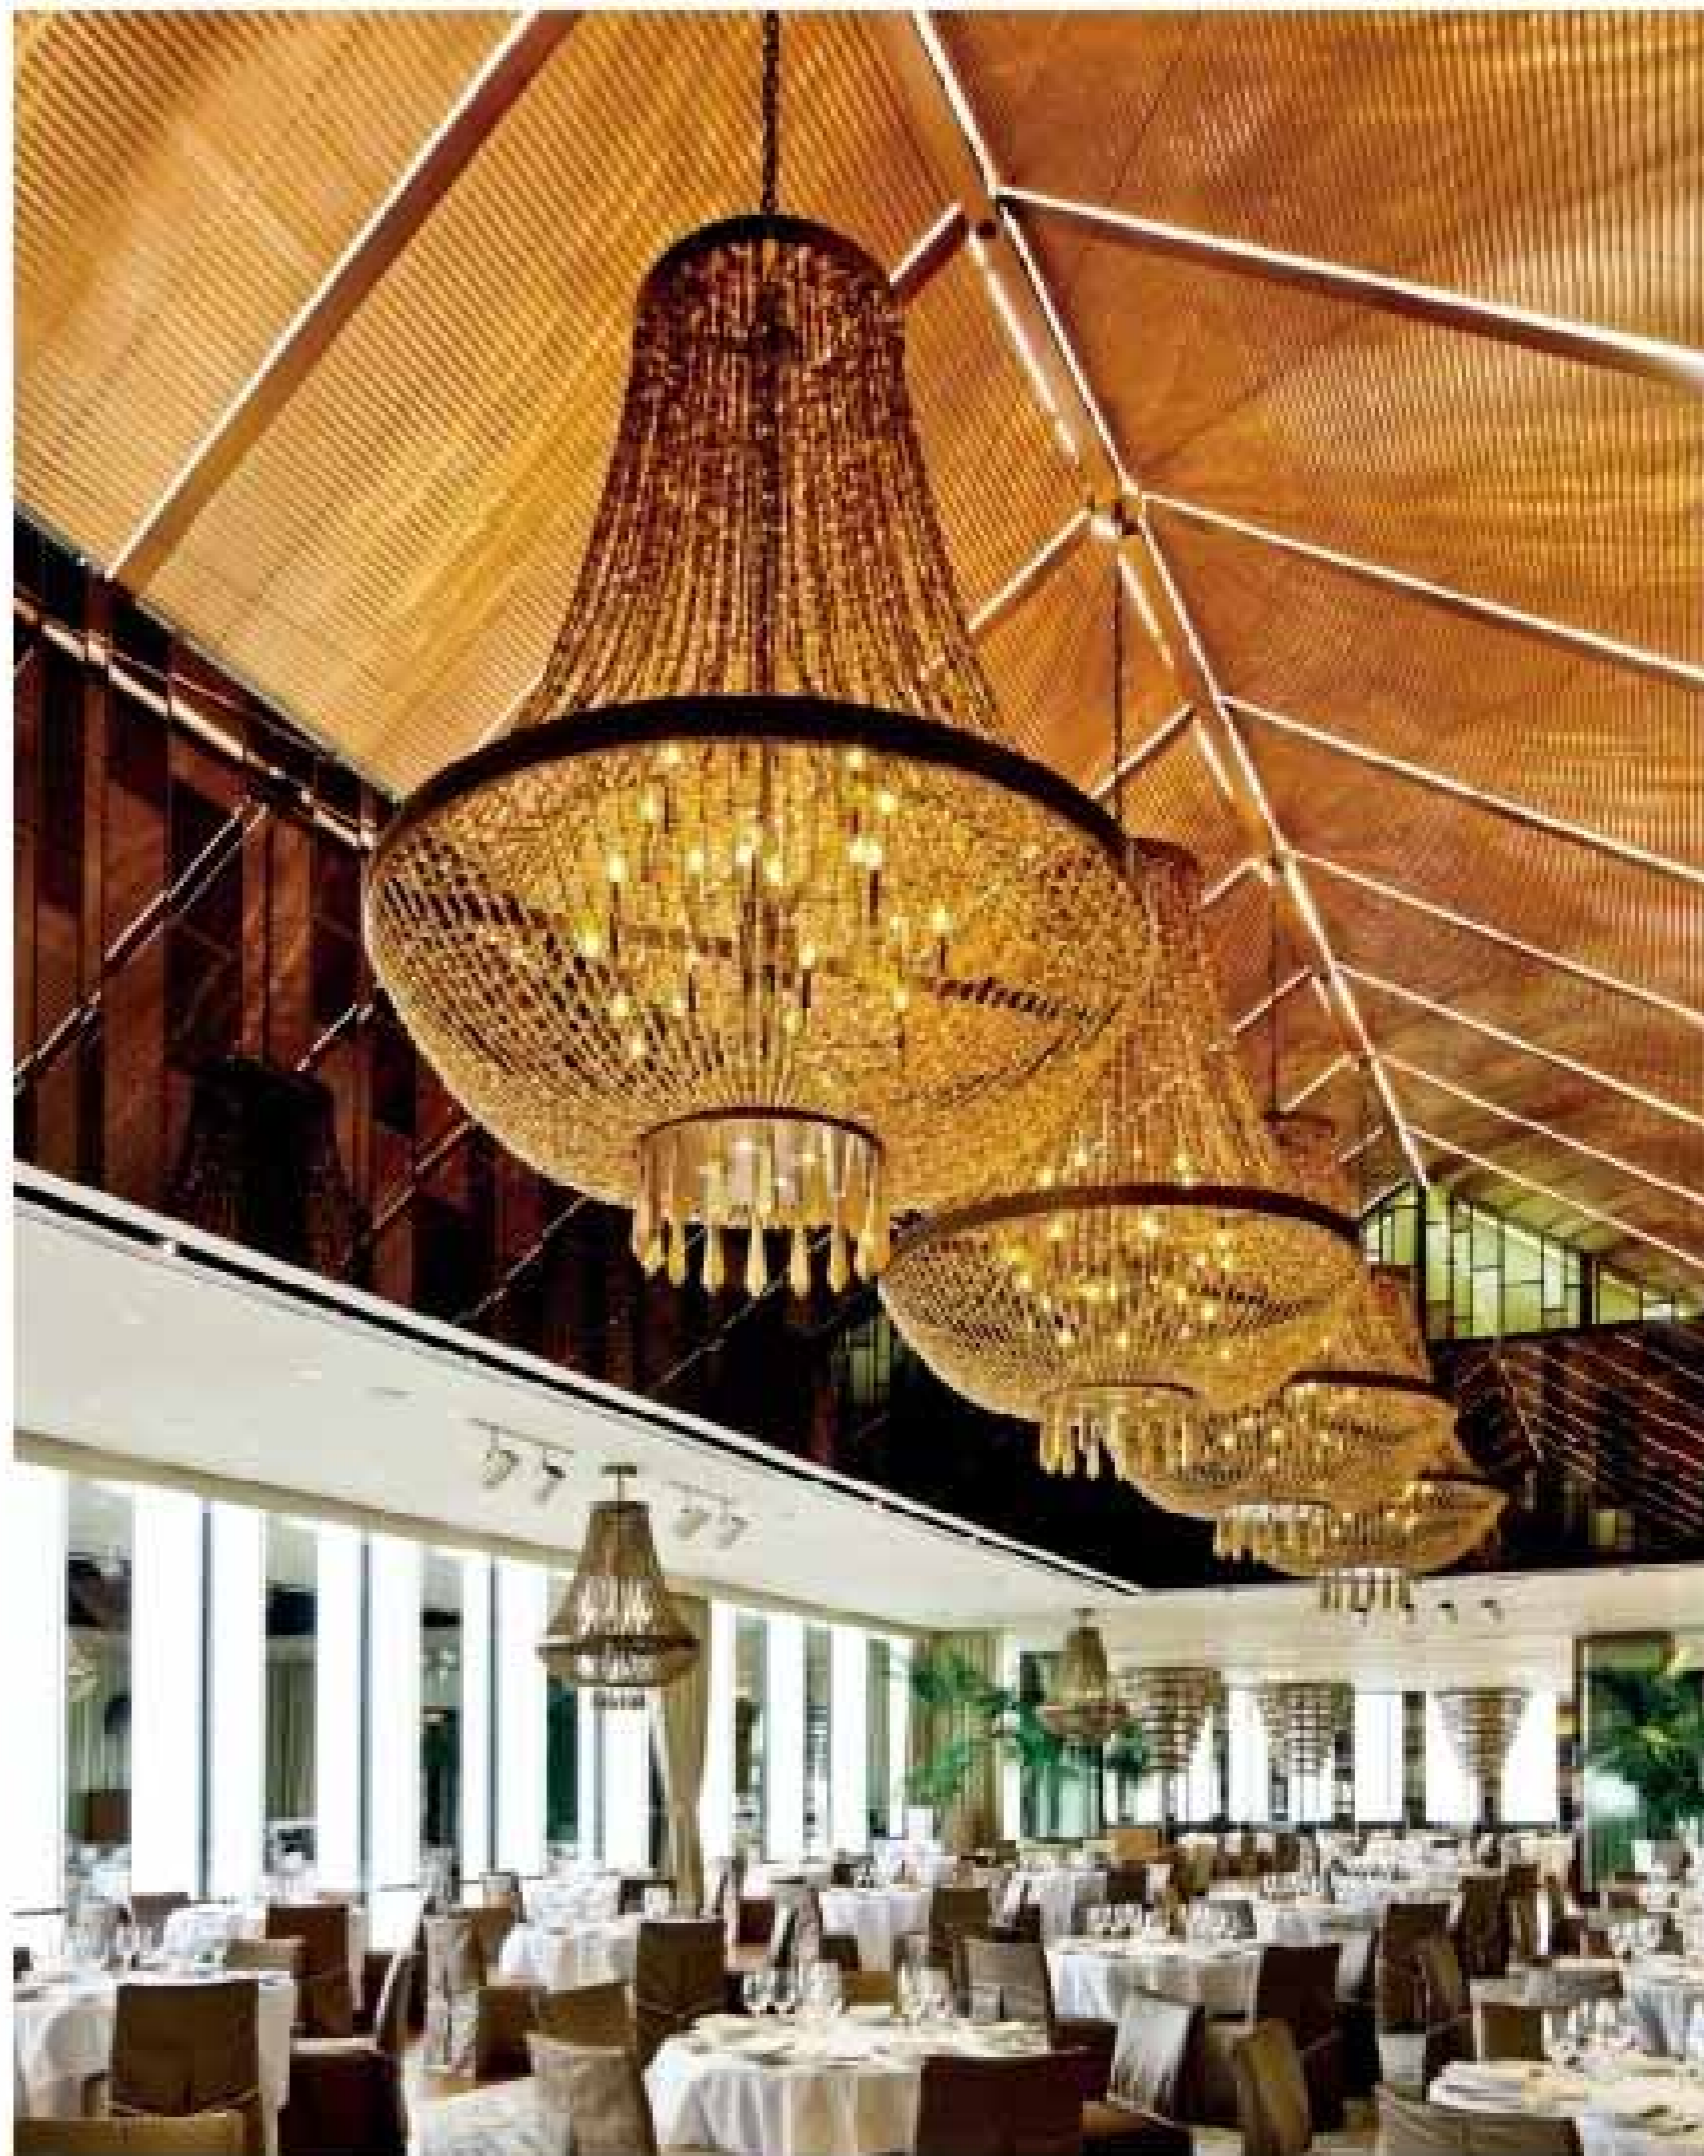

三角洲

現代義大利傢俱

[中餐廳區] CHINESE-STYLE ROOM

Flourishing like gold! In the past years, she has witnessed critical times passed. Today, China and the United States in Shanghai furniture Meng rose back of grace, to show the world its charm, and impacts design of restrained luxury, the beauty of technology, man-made beauty. Represented by a simple rustic furniture aesthetic and lifestyle, and an elevated it to of modern level Spain. Fierce reaction and rationalization, functionalism rules together, to make life simple and full of warmth.