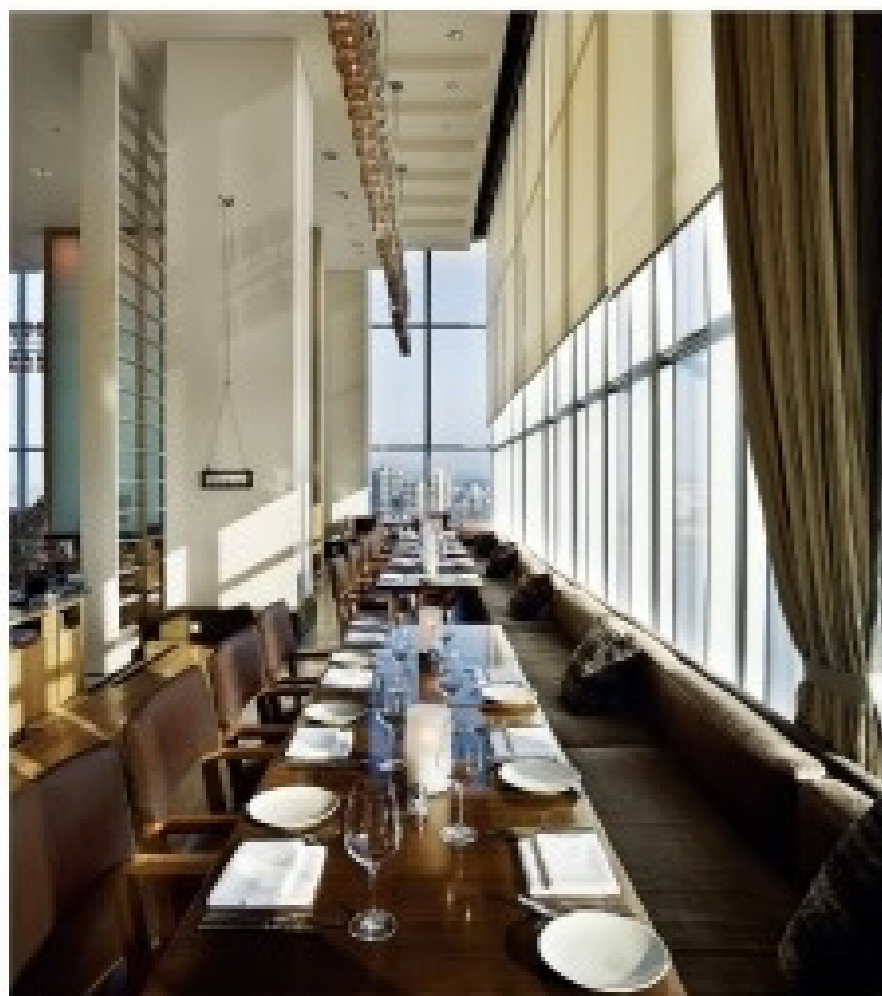

三角洲

現代義大利傢俱

[西餐廳區] WESTERN DINING ROOM

The exquisite workmanship, all of them are finely designed by great masters with great care and precision and artistic beauty, being elegant and beauty and simple and serious, it creates the sense of art to the modern hotel as well as the noble flavor. All comfortable elements and details are regrouped, and a new order and style of life is created. The dignity of king and supremacy of emperor will be with you all the time at every corner, and the distant lingering affection will let us to dream away.