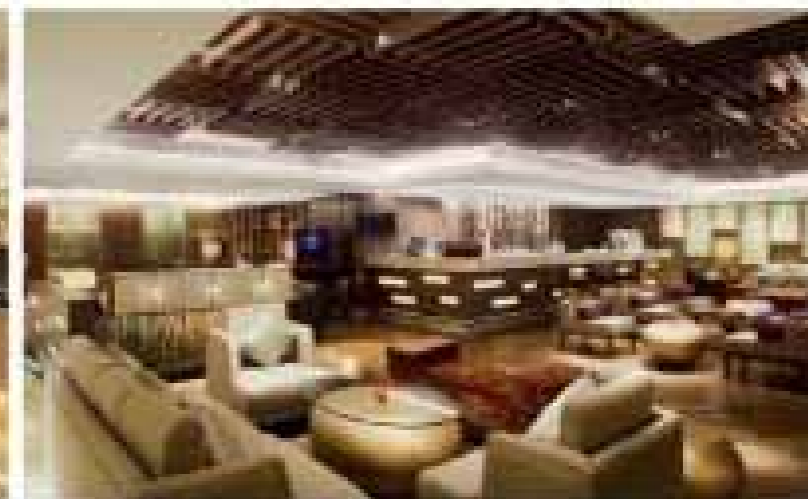

三角洲

現代義大利傢俱

05

中山小欖皇冠假日酒店 Zhongshan Crowne Plaza Hotel

★★★★★

Zhongshan Crowne Plaza Hotel Zhongshan is located in the downtown business district, is an exciting new hotel, accommodation, entertainment facilities and a retail store in one, the building San Min Xi Lu pedestrian street as far as in the distance, sitting on both sides of the beautiful scenery of Qiyang, when you want to place for business affairs. The lobby has spacious and pleasant, leisure and quiet, the hotel has all kinds of comfortable rooms, including decorative suite, most and comfortable mattress, double pillow. Zhongshan Crowne Plaza Hotel unique most distinctive but still bring extraordinary experience for guests to sleep.