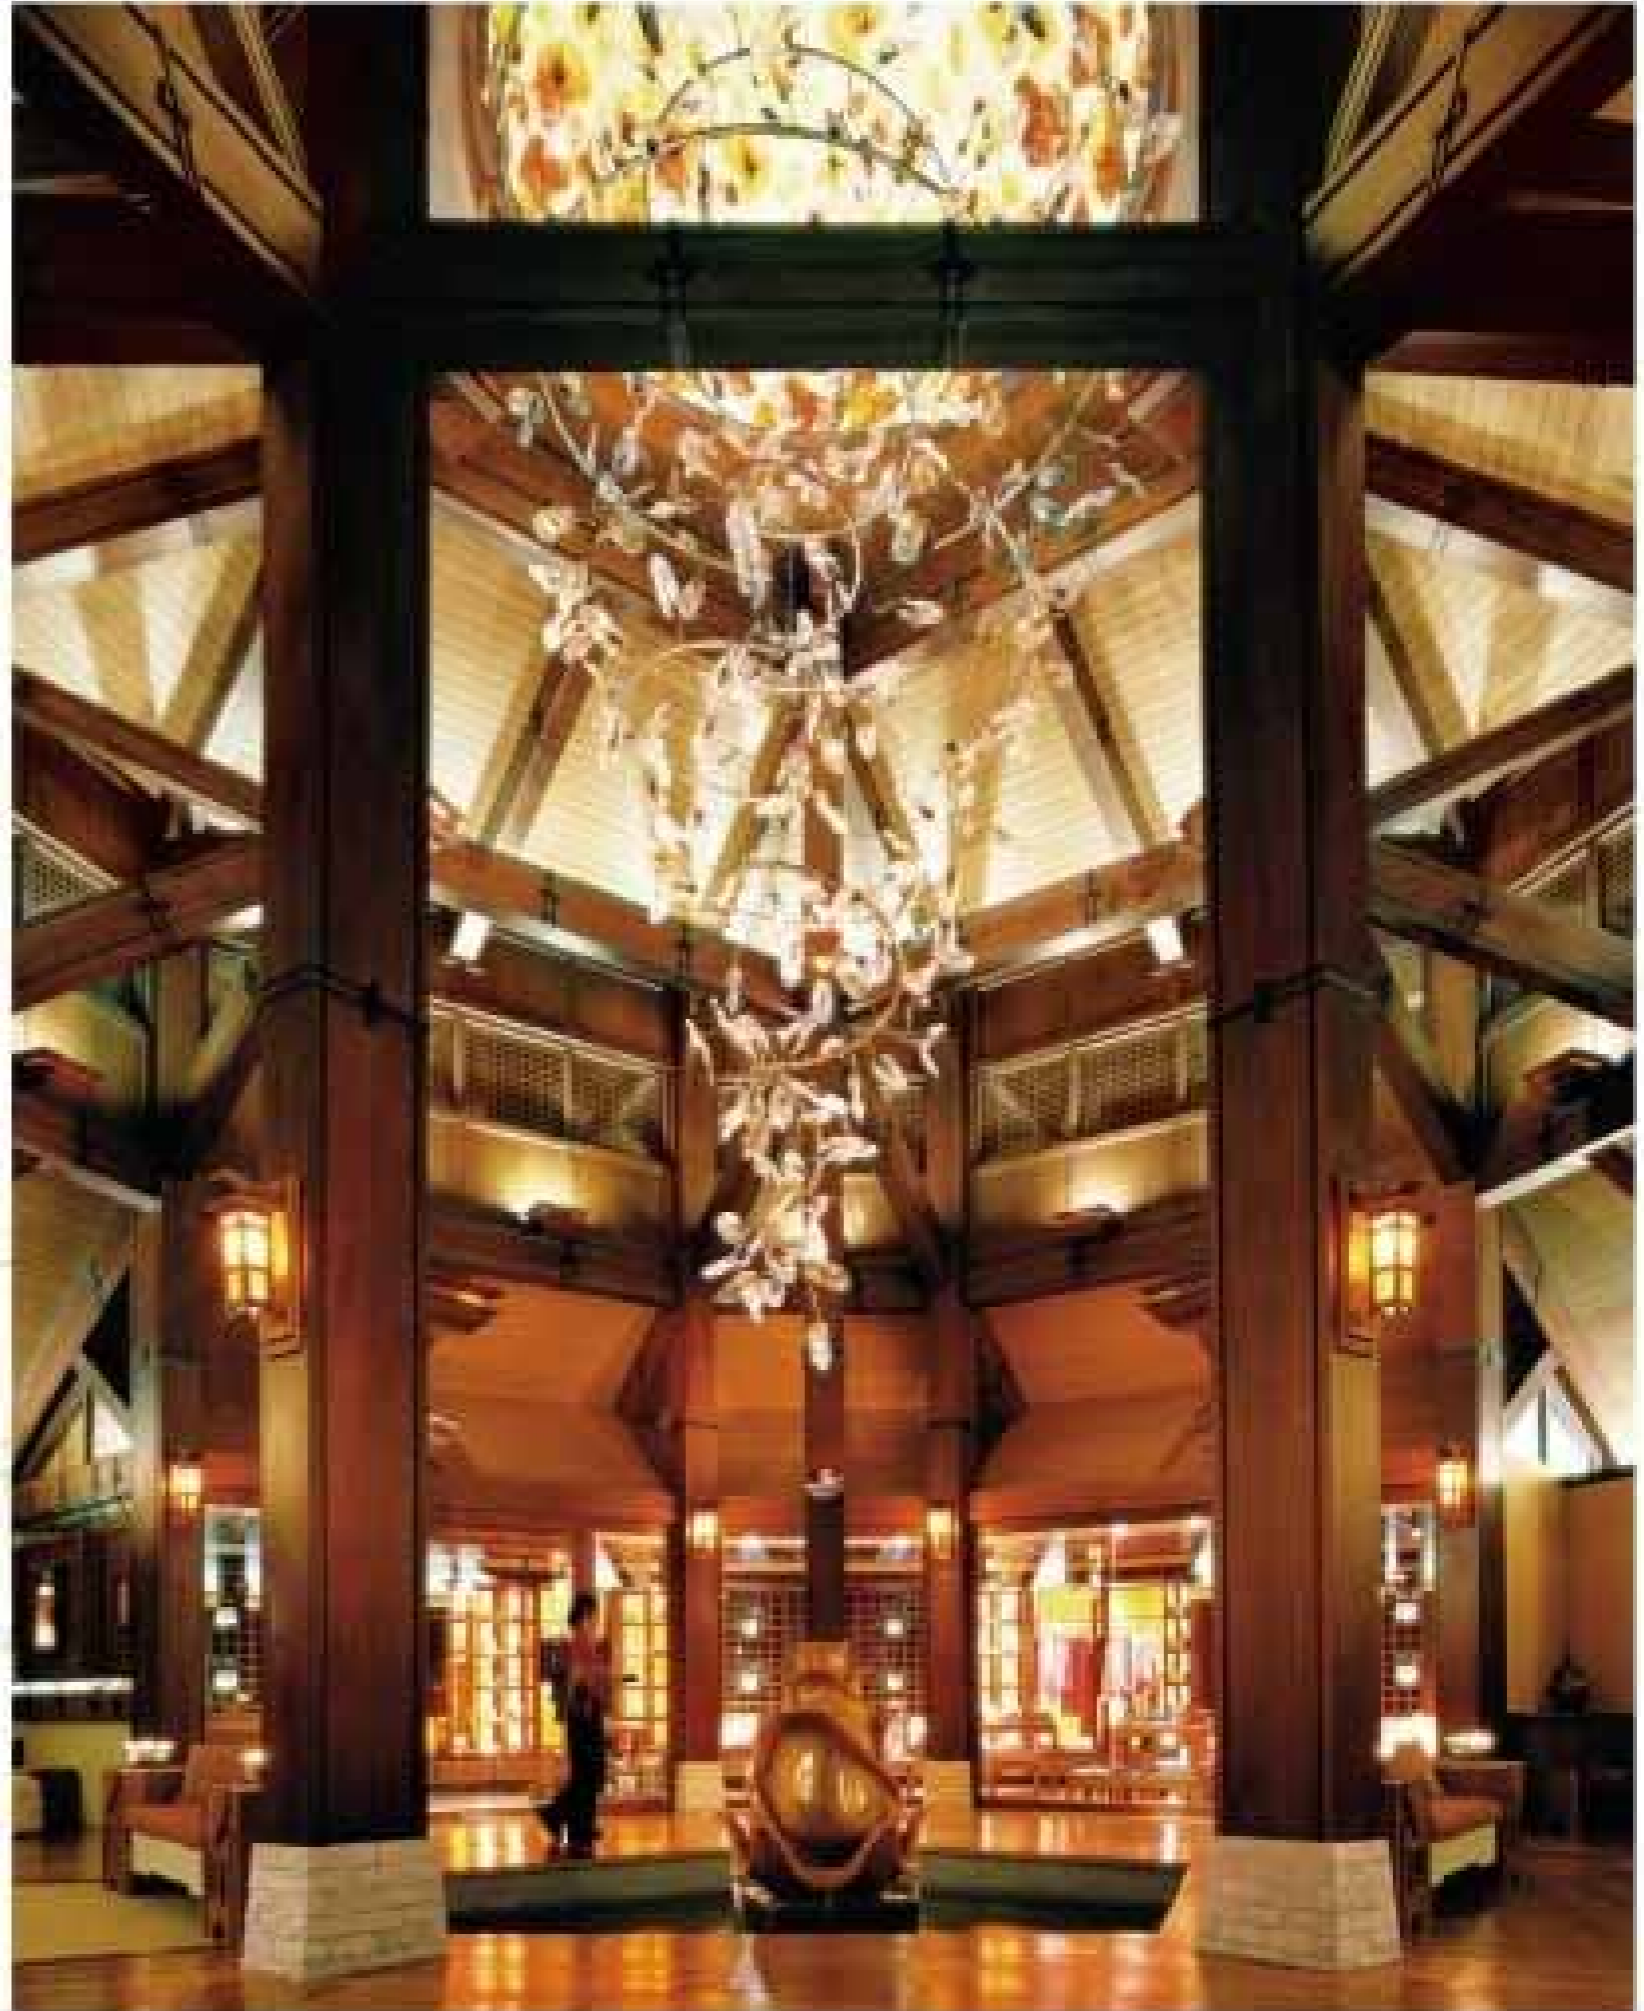

Sunglass catches up with international popular style, pursue beauty in simple, put focus on different color, arrangement and decoration, which the whole collection more casual, romantic. What gives the light and romance are inspired from festivals, it's an new innovation of combination source ideology and modern life.