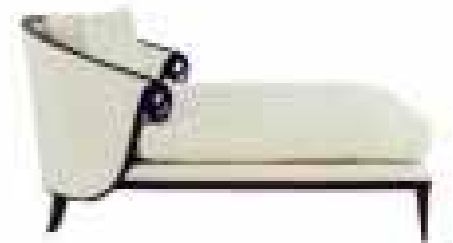

Movable Furniture Products Exhibition

DELTA Mobili Srl.

T. +39.011.0120 420

F. +39.011.0703 960

info@delta-mobili.it

Via Bertolotti, 7

10121 Torino, Italia

export@delta-mobili.it